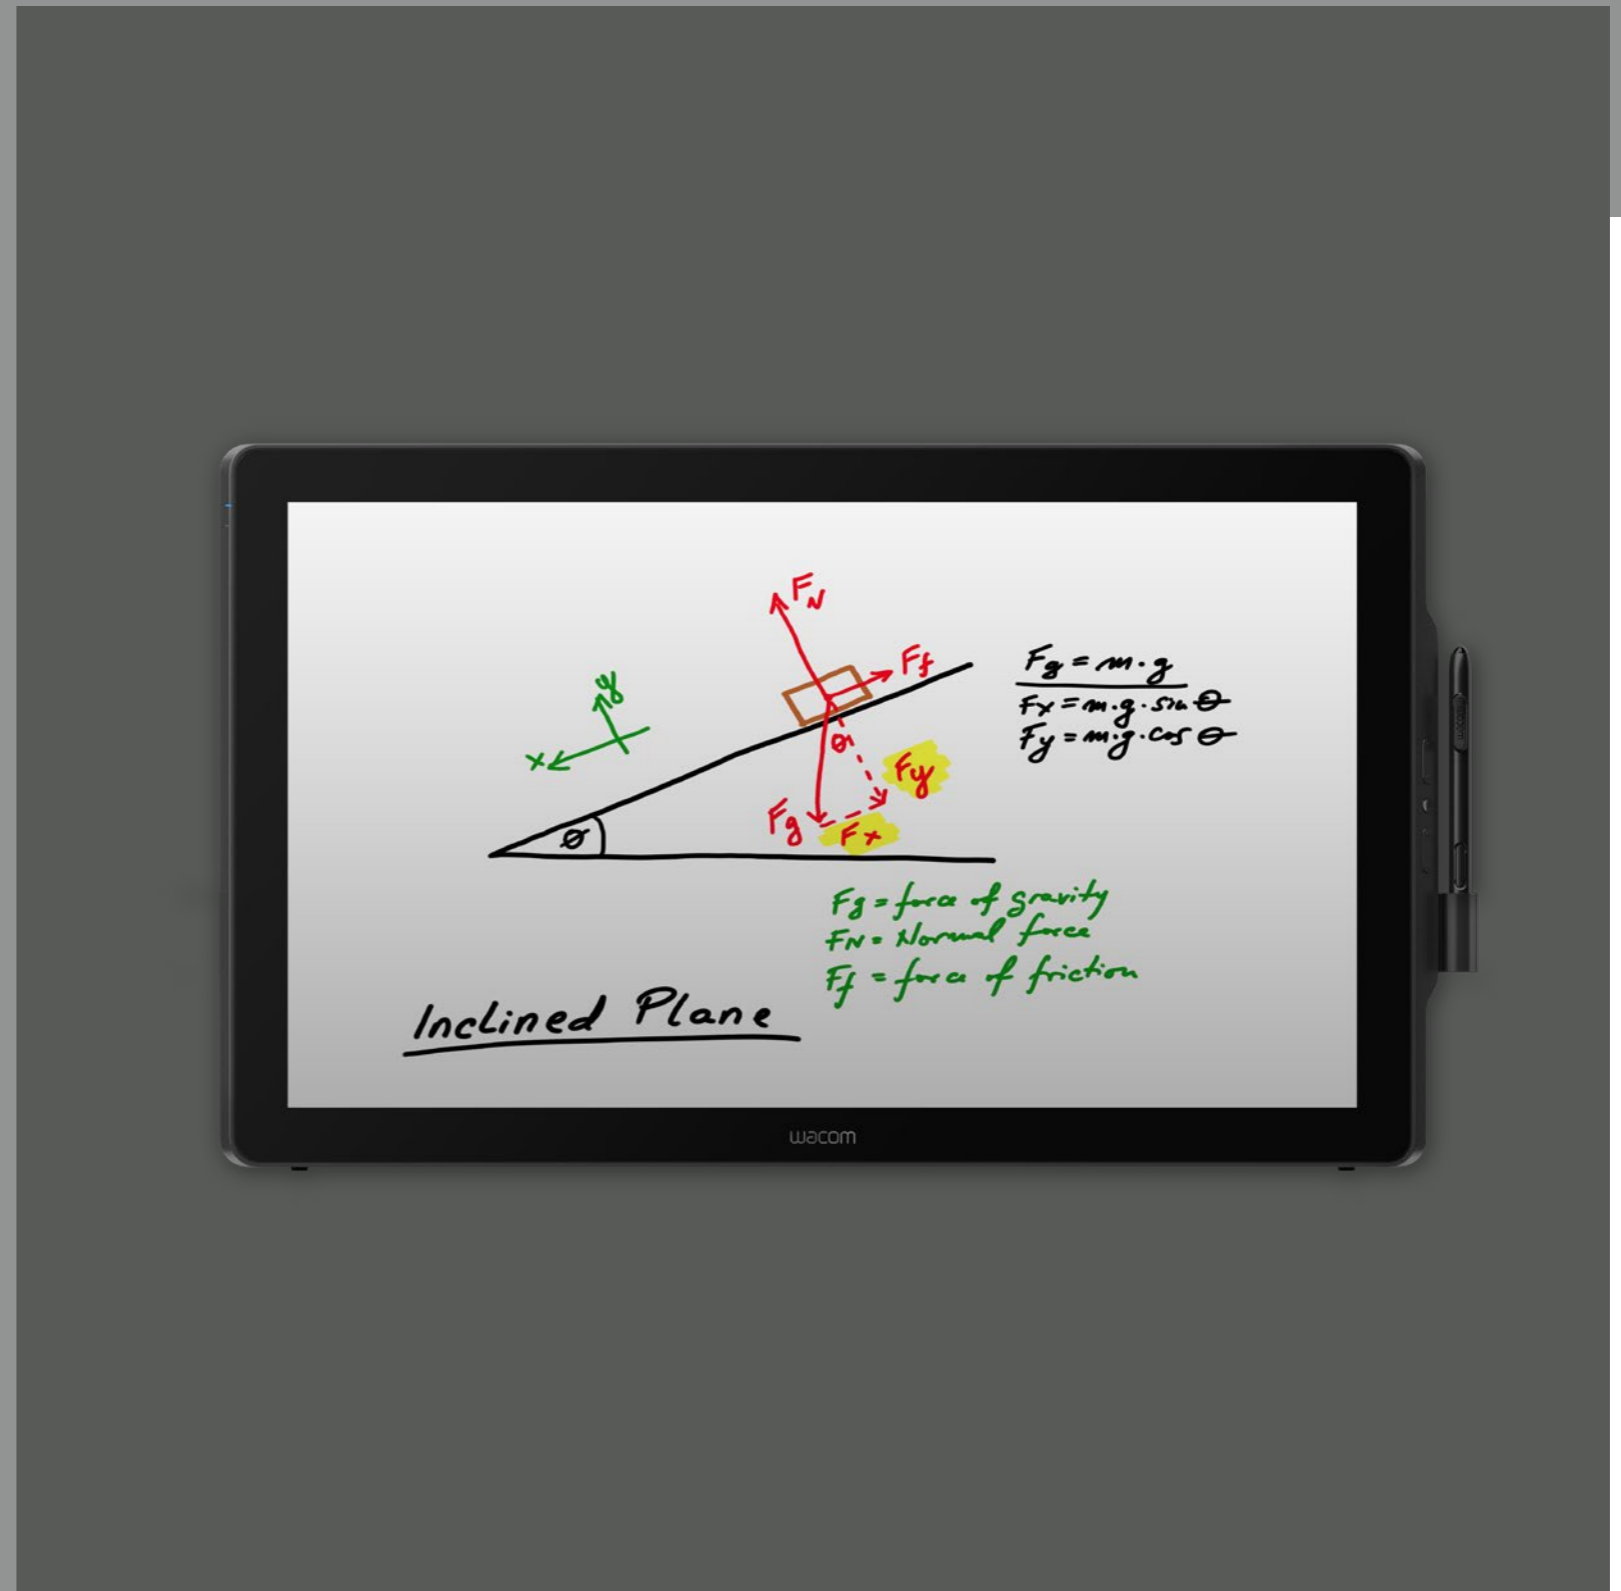

Data Sheet

DTK-2451/
DTH-2452

24-inch
Pen Display

WACOM® for Business

DTK-2451/DTH-2452

*Premium display
for handling electronic
documents*

Product Overview

Featuring 24-inch, full HD displays, the DTK-2451 and DTH-2452 are Wacom's largest pen displays for businesses and educational institutions. The generous active area provides a comfortable work surface for writing and signing digital documents or annotating directly on presentations. Industry-leading digital pen performance allows users to add drawings, sketches and diagrams to presentations or lesson plans to elaborate on key concepts and spontaneously integrate new ideas into the discussion.

And with 2,048 levels of pen pressure, users can enjoy precise drawing, writing, and annotating, plus enhanced biometric signature capture. The DTH-2452's multi-touch screen also supports touch gestures and navigation.

Key Features & Benefits

- **Optimal user comfort** with the large 23.8" color LCD panel that offers a generous working area and a wide viewing angle
- **Biometrically-accurate input precision** with 2048 levels of digital pen pressure for precise drawing, writing, and annotating, plus enhanced biometric signature capture
- **Flexible display options** with support for both analog and digital connections with DVI-I passthrough connections and HDCP compliance
- **Versatile usage** in any working environment with a flexible stand, allowing the device to be used at multiple angles, and built-in standard VESA mounts to allow the use of 3rd-party stands
- **Intuitive navigation** with support for common gestures through multi-touch functionality (DTH-2452 only)
- **Ease of use** is enhanced with 4 user-assignable ExpressKeys to access common functions or tools, plus an integrated USB port to provide easy access to users' favorite USB devices