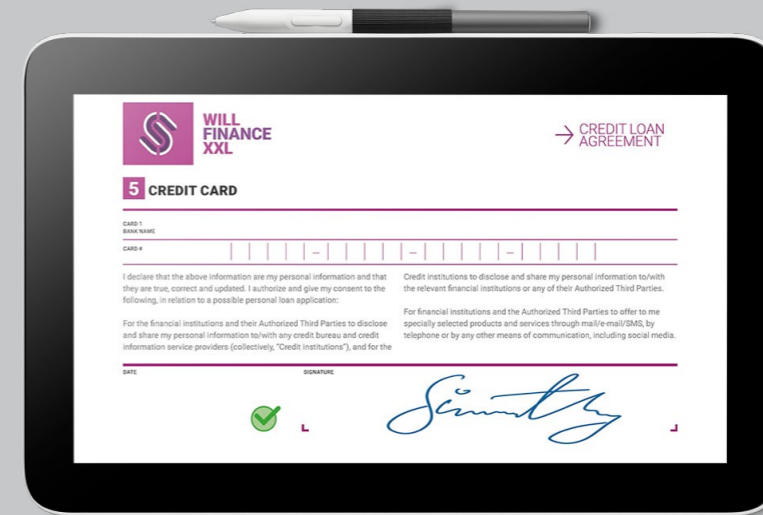

Data Sheet

DTC121

*11.6-inch
Pen Display
for Business*

WACOM® for Business

Wacom Signature Display 12

The benchmark for affordable eDocument solutions

PRODUCT OVERVIEW

Featuring an 11.6" Full HD resolution LCD screen, driverless performance and state-of-the-art encryption, the USB-powered Wacom Signature Display 12 (DTC121) is the benchmark for affordable eDocument solutions.

The vivid 11.6" Full HD LCD screen enables a high-quality user experience for digital document signing, form filling and document annotation. The compact design and thinner profile are ideal for space-constrained desktops. USB-charging contributes further to a clutter-free working environment. And security is ensured with state-of-the-art encryption and a Kensington Nanosaver slot that helps prevent theft.

As with all Wacom products, the Wacom Signature Display 12 (DTC121) is extremely durable. Backed by our 3-year standard warranty and 5-year extended warranty*, you can be confident that it will look and perform like new for years to come. Plus, driver-free**, plug-and-play installation makes set-up a breeze. The device can also be expanded with add-ons such as NFC readers.