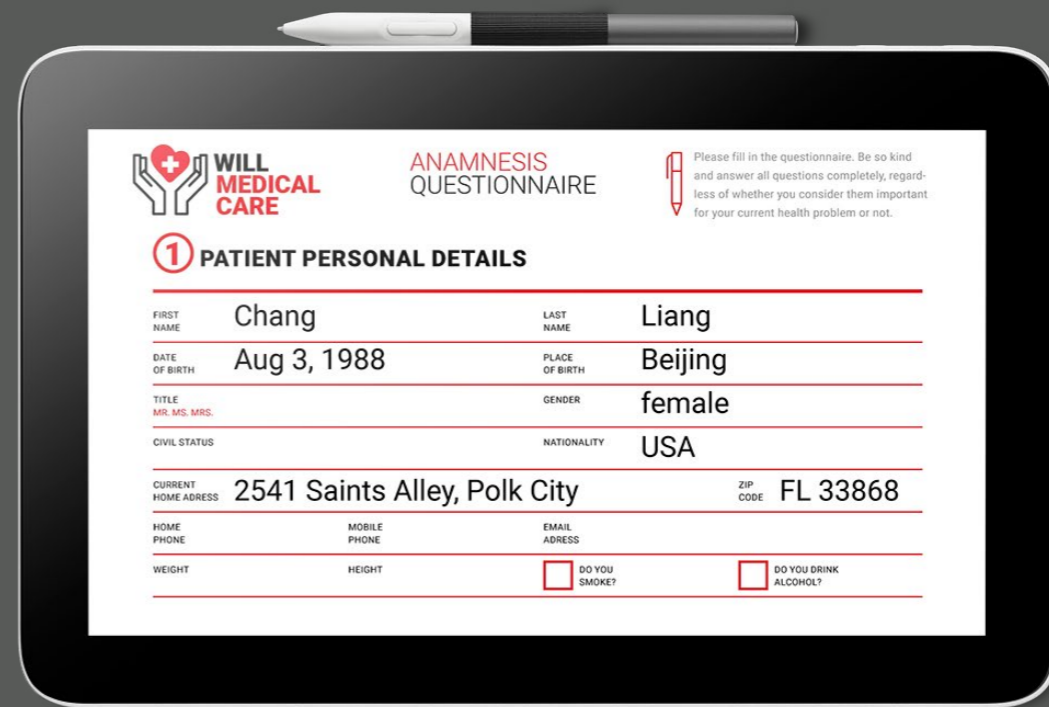

Data Sheet

DTC121

*11.6-inch
Pen Display
for Business*

WACOM® for Business

Wacom Signature Display 12

The benchmark for affordable eDocument solutions

PRODUCT OVERVIEW

Featuring an 11.6" Full HD resolution LCD screen, driverless performance and state-of-the-art encryption, the USB-powered Wacom Signature Display 12 (DTC121) is the benchmark for affordable eDocument solutions.

The vivid 11.6" Full HD LCD screen enables a high-quality user experience for digital document signing, form filling and document annotation. The compact design and thinner profile are ideal for space-constrained desktops. USB-charging contributes further to a clutter-free working environment. And security is ensured with state-of-the-art encryption and a Kensington Nanosaver slot that helps prevent theft.

As with all Wacom products, the Wacom Signature Display 12 (DTC121) is extremely durable. Backed by our 3-year standard warranty and 5-year extended warranty*, you can be confident that it will look and perform like new for years to come. Plus, driver-free**, plug-and-play installation makes set-up a breeze. The device can also be expanded with add-ons such as NFC readers.

Tablet & Pen

	Technology	Electromagenetic Resonance (EMR)
	Screen dimensions	11.6" diagonal (257 x 145 mm)
	Report rate	240 reports/second
	Pressure levels	4096
	Encryption	AES 256 / RSA 2048 (via driver)
	Reading height	0.3 inches / 8 mm or more (center)